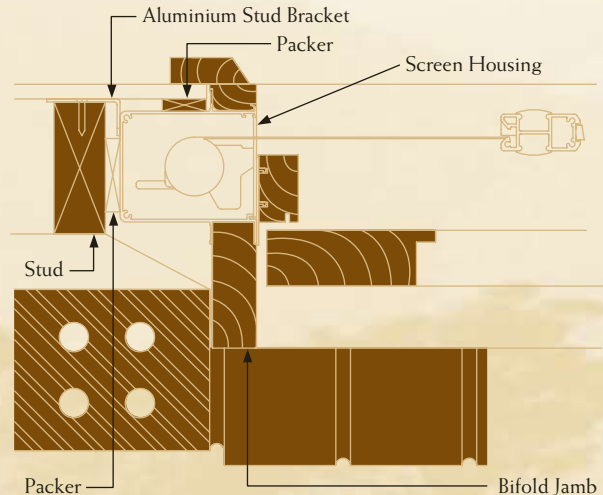

SCREENED BIFOLD DOOR SPECIFICATIONS

- Suitable for tall openings – up to 2700mm high
- Suitable for wide openings – up to 3000mm wide single span (2400mm high), 5900 wide double span
- Child friendly operation – simple magnetic catch – operable from any height
- No slamming and cushioned impact resistance
- Universal release position – screen can be opened to any distance and will stay in its resting location
- Load Balancing Technology (LBT™) & Tight Technology™ leaves the mesh straight, tight and at maximum tension at all times
- Self Feeding – if mesh is blown, bumped or pulled out of its track it will quickly self feed itself back into the track when rolled away
- 10 year warranty against manufacturing defects to all Door Screen components
- Only available with open out bifold doors

| SCREENED BIFOLD DOOR | |
|----------------------|-----------------------|
| max panel weight | 40 kgs |
| max panel width | 1000mm |
| MAX FRAME SIZES | |
| double screen | 2400mm(H) x 5900mm(W) |
| | 2700mm(H) x 4800mm(W) |
| single screen | 2400mm(H) x 3000mm(W) |
| | 2700mm(H) x 2400mm(W) |

HOW TO ORDER

When ordering please specify both sizes a) Overall Frame Width (measured from outer metal housing to outer metal housing) and b) Jamb Width (measured from outer jamb to outer jamb). Speak to your builder or call Homeview for more advice and installation details.

Important note: Do not allow any fixings to penetrate the screen housing or the screen will be damaged

EXISTING CONSTRUCTION INSTALLATION – BRICK VENEER

NEW CONSTRUCTION INSTALLATION – BRICK VENEER

Our commitment to continual product development necessitates that sizes and specifications may change without notice.