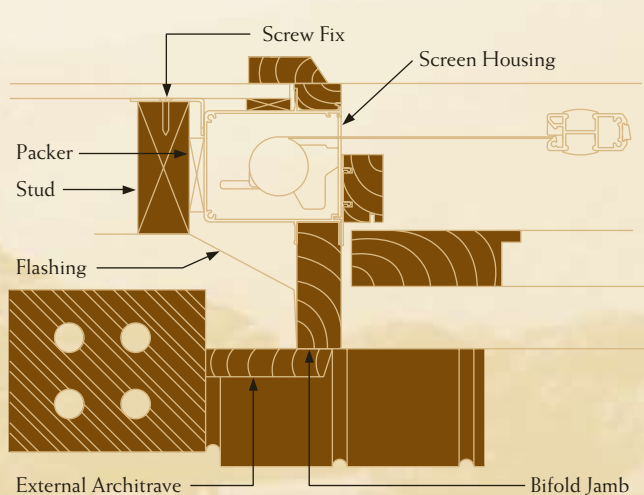

SCREENED BIFOLD DOOR SPECIFICATIONS

- Suitable for tall openings – up to 2700mm high
- Suitable for wide openings – up to 3000mm wide single span (2400mm high), 5900 wide double span
- Child friendly operation – simple magnetic catch – operable from any height
- No slamming and cushioned impact resistance
- Universal release position – screen can be opened to any distance and will stay in its resting location
- Load Balancing Technology (LBT™) & Tight Technology™ leaves the mesh straight, tight and at maximum tension at all times
- Self Feeding – if mesh is blown, bumped or pulled out of its track it will quickly self feed itself back into the track when rolled away
- 10 year warranty against manufacturing defects to all Door Screen components
- Only available with open out bifold doors

| SCREENED BIFOLD DOOR | |
|----------------------|-----------------------|
| max panel weight | 40 kgs |
| max panel width | 1000mm |
| MAX FRAME SIZES | |
| double screen | 2400mm(H) x 5900mm(W) |
| | 2700mm(H) x 4800mm(W) |
| single screen | 2400mm(H) x 3000mm(W) |
| | 2700mm(H) x 2400mm(W) |

HOW TO ORDER

When ordering please specify both sizes a) Overall Frame Width (measured from outer metal housing to outer metal housing) and b) Jamb Width (measured from outer jamb to outer jamb). Speak to your builder or call Homeview for more advice and installation details.

Important note: Do not allow any fixings to penetrate the screen housing or the screen will be damaged

EXISTING CONSTRUCTION INSTALLATION – BRICK VENEER

NEW CONSTRUCTION INSTALLATION – BRICK VENEER

Our commitment to continual product development necessitates that sizes and specifications may change without notice.