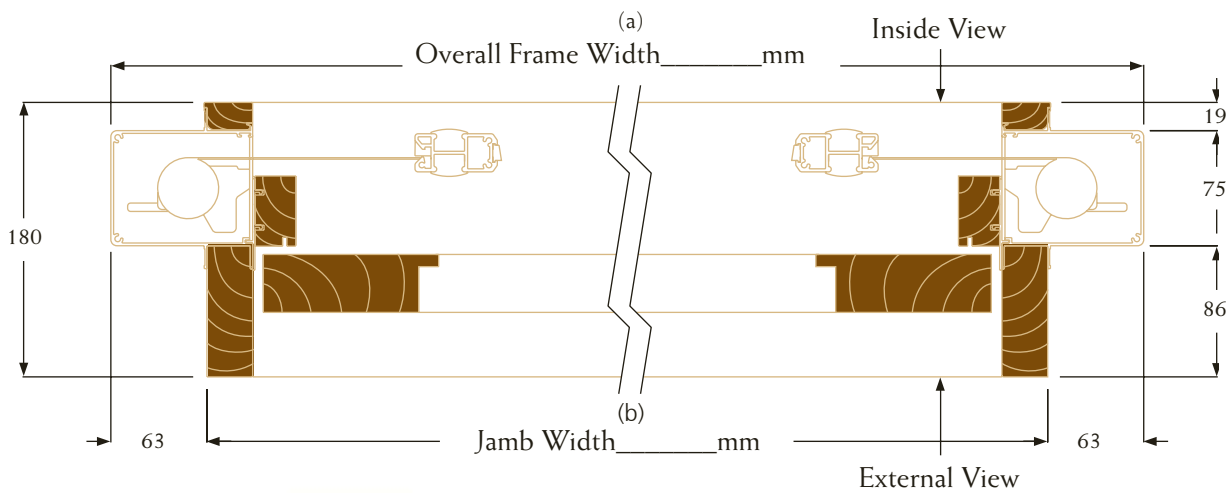

SCREENED BIFOLD DOOR SPECIFICATIONS

- Suitable for tall openings – up to 2700mm high
- Suitable for wide openings – up to 3000mm wide single span (2400mm high), 5900 wide double span
- Child friendly operation – simple magnetic catch – operable from any height
- No slamming and cushioned impact resistance
- Universal release position – screen can be opened to any distance and will stay in its resting location
- Load Balancing Technology (LBT™) & Tight Technology™ leaves the mesh straight, tight and at maximum tension at all times
- Self Feeding – if mesh is blown, bumped or pulled out of its track it will quickly self feed itself back into the track when rolled away
- 10 year warranty against manufacturing defects to all Door Screen components
- Only available with open out bifold doors

SCREENED BIFOLD DOOR	
max panel weight	40 kgs
max panel width	1000mm
MAX FRAME SIZES	
double screen	2400mm(H) x 5900mm(W)
	2700mm(H) x 4800mm(W)
single screen	2400mm(H) x 3000mm(W)
	2700mm(H) x 2400mm(W)

HOW TO ORDER

When ordering please specify both sizes a) Overall Frame Width (measured from outer metal housing to outer metal housing) and b) Jamb Width (measured from outer jamb to outer jamb). Speak to your builder or call Homeview for more advice and installation details.

Important note: Do not allow any fixings to penetrate the screen housing or the screen will be damaged